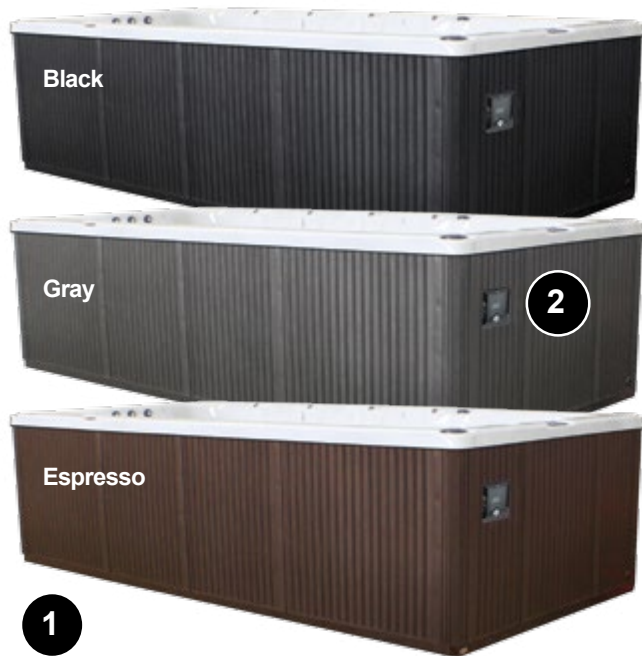

GL Premium 13'

- 1** Maintenance Free Skirting
Colors include Gray, Black and Espresso
- 2** Optional Bluetooth™ / FM Audio System
with Docking Station and Marine
Grade Speakers*
- 3** Stainless Steel Fittings & Grab Bars
- 4** 2 - Hi Powered River Jets
(Shown with optional stereo speakers)
- 5** Comfort Padded Headrests &
Adjustable Stainless Steel Jets

*Bluetooth™ audio system is standard on GL17 and GL19, Optional on GL13

SWIM SPAS

GL Premium 13'

Size: 92" x 160" x 55"
 Jets: 10 - 4 Swirl Stainless Steel Jets
 Seats: 4 Adults (1 Swimmer / 3 Seats)
 Gallons: 1500

(2) Illuminated River Jets
 (6) Illuminated Fountain jets
 220 V / 60 A Electrical
 4kW Heater
 100 ft² filtration system

Weight: Dry / Filled (approx.)
 2100 lbs. / 13500 lbs.

Standard Features on the GL Premium 13' Swim Spa			Optional Features
Gecko™ Pack (2) 5.0bhp Viper™ pumps (1) 7.0bhp pump Digital Topsiside Controls Foam Insulation Maintenance. Free Skirting	(3) Stainless steel grab bars Plasma Ozone Water Treatment LED Lighting Swimming Lane Graphics (2) Illuminated River Jets (6) Illuminated Fountain jets	Padded Headrests Treated Plywood Bottom Diverter VGB Compliant Intake Waterfall Lucite™ Sterling Silver Acrylic	<ul style="list-style-type: none"> • (CIRC) Circulation Pump • (IT) in.Touch™ • Rowing / Exercise Equipment • Bluetooth™ Stereo System <p><i>Additional charges apply</i></p>